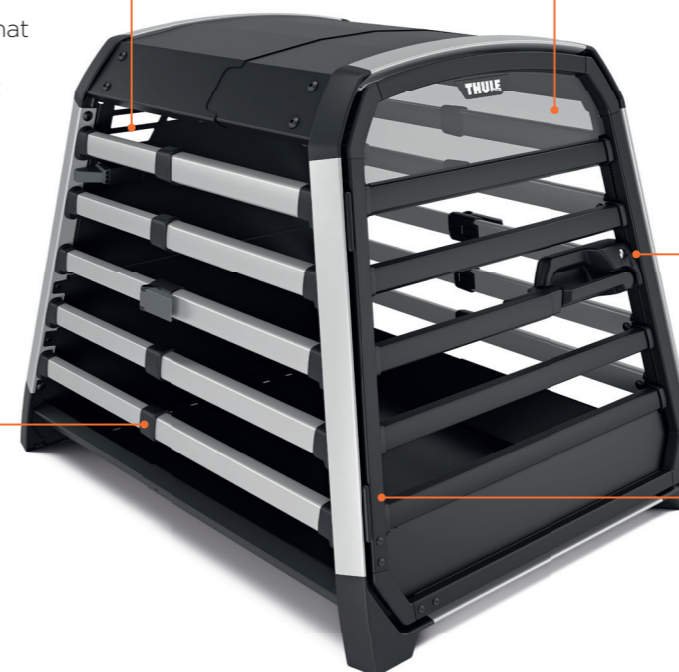

Thule Dog Crate Bumper Protector

Thule Dog Crate Mat

Thule Dog Crate Storage Bag

Thule Dog Crate Leash Hook

The crate is equipped with an escape hatch, that enables opening of the crate from the backseat

The window and the openings in the crate make it easy for you to check on your dog at any time

The crate has a built-in lock for added security

Innovative crumple zone provides superior protection for dogs in case of rear collisions

The door's gas damping mechanism ensures a gentle open and close, enhancing your everyday interactions