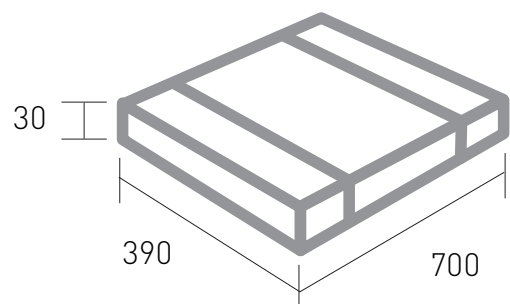

Edible Card Collection

Greetings Cards

Happy Birthday Cards

100% NATURAL
RAWHIDE

CODE	DESCRIPTION	SIZE / WEIGHT	QTY	BARCODE
73300	Happy Birthday (Dog & gift)	10,5 x 16 cm - 45 g	10 pcs	5060477733004
73301	Happy Birthday (Dog #1)	10,5 x 16 cm - 45 g	10 pcs	5060477733011
73302	Greetings (Dog & tree)	10,5 x 16 cm - 45 g	10 pcs	5060477733028
73303	Greetings (Languages)	10,5 x 16 cm - 45 g	10 pcs	5060477733035

- Made of **Polypropylene**
- Recyclable material
- Water resistant
- Lightweight
- Very durable, 1000 plus refills

Display size (mm)

Cardboard Box size (mm)

FSDU

- Made of **Polypropylene**
- Recyclable material
- Water resistant
- Lightweight
- Very durable, 1000 plus refills

Display size (mm)

Cardboard Box size (mm)

FSDU

- Made of **Polypropylene**
- Recyclable material
- Water resistant
- Lightweight
- Very durable, 1000 plus refills

Display size (mm)

Cardboard Box size (mm)

AFFECTION
FOR DOGS