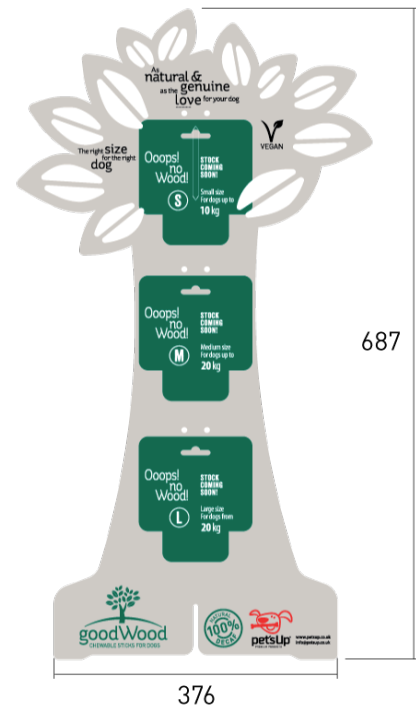

Edible Card Collection

Greetings Cards

Happy Birthday Cards

100% NATURAL
RAWHIDE

CODE	DESCRIPTION	SIZE / WEIGHT	QTY	BARCODE
73300	Happy Birthday (Dog & gift)	10,5 x 16 cm - 45 g	10 pcs	5060477733004
73301	Happy Birthday (Dog #1)	10,5 x 16 cm - 45 g	10 pcs	5060477733011
73302	Greetings (Dog & tree)	10,5 x 16 cm - 45 g	10 pcs	5060477733028
73303	Greetings (Languages)	10,5 x 16 cm - 45 g	10 pcs	5060477733035

- Made of **Polypropylene**
- Recyclable material
- Water resistant
- Lightweight
- Very durable, 1000 plus refills

Display size (mm)

Cardboard Box size (mm)

FSDU

- Made of **Polypropylene**
- Recyclable material
- Water resistant
- Lightweight
- Very durable, 1000 plus refills

Display size (mm)

Cardboard Box size (mm)

FSDU

- Made of **Polypropylene**
- Recyclable material
- Water resistant
- Lightweight
- Very durable, 1000 plus refills

Display size (mm)

Cardboard Box size (mm)

AFFECTION
FOR DOGS