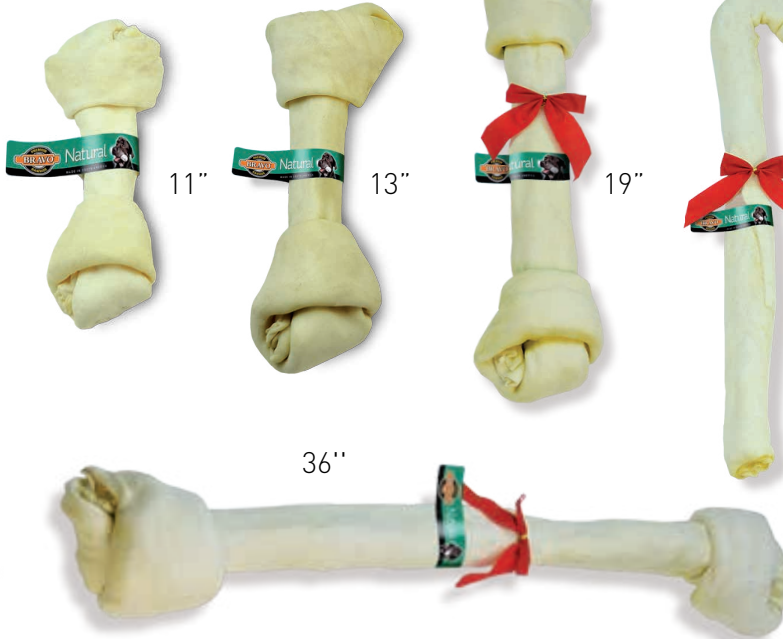

Knotted Bone

11"

13"

19"

36"