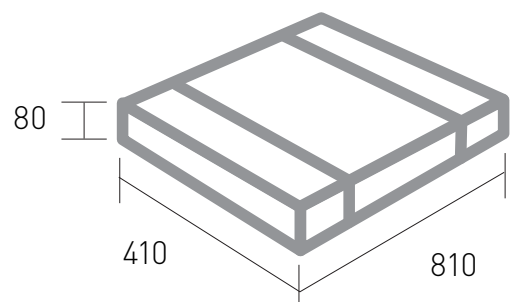

Display size (mm)

Cardboard Box size (mm)

FSDU

- Made of **Polypropylene**
- Recyclable material
- Water resistant
- Lightweight
- Very durable, 1000 plus refills

Display size (mm)

Cardboard Box size (mm)

AFFECTION
FOR DOGS