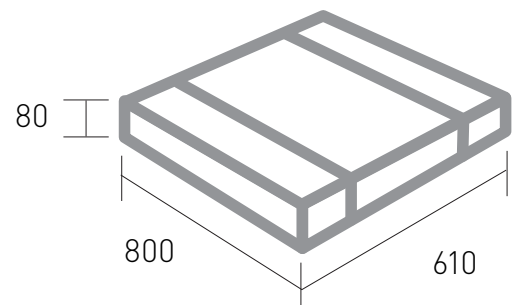

Cardboard Box size (mm)

Built in Storage Unit
Each shelf loads up to 6 kg