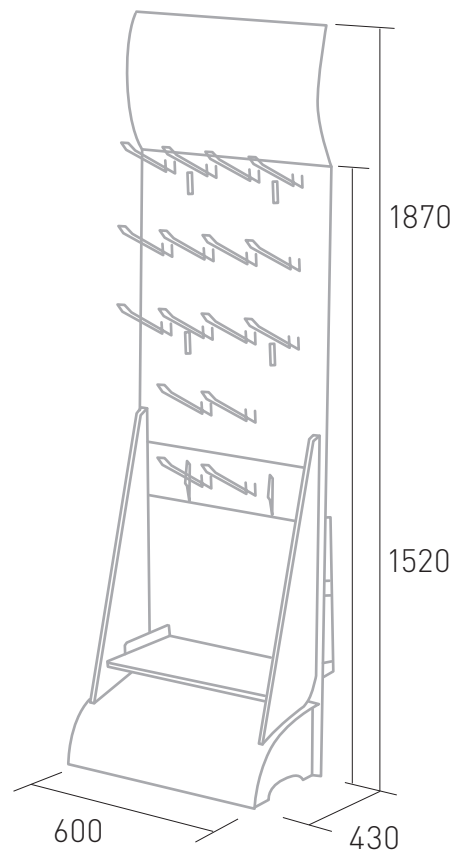

Edible Card Collection

Greetings Cards

Happy Birthday Cards

100% NATURAL
RAWHIDE

CODE	DESCRIPTION	SIZE / WEIGHT	QTY	BARCODE
73300	Happy Birthday (Dog & gift)	10,5 x 16 cm - 45 g	10 pcs	5060477733004
73301	Happy Birthday (Dog #1)	10,5 x 16 cm - 45 g	10 pcs	5060477733011
73302	Greetings (Dog & tree)	10,5 x 16 cm - 45 g	10 pcs	5060477733028
73303	Greetings (Languages)	10,5 x 16 cm - 45 g	10 pcs	5060477733035

- Made of **Polypropylene**
- Recyclable material
- Water resistant
- Lightweight
- Very durable, 1000 plus refills

Display size (mm)

Cardboard Box size (mm)

FSDU

- Made of **Polypropylene**
- Recyclable material
- Water resistant
- Lightweight
- Very durable, 1000 plus refills