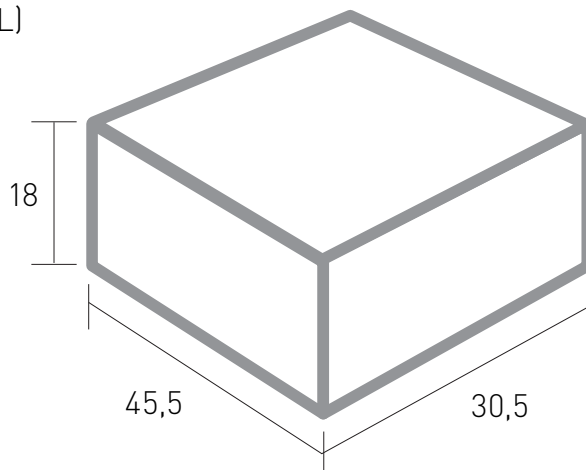

Box display
LARGE (L)
(cm)

Pallet L
Qty per Layer: **8**
Layers per pallet: **9**
Total box per pallet: **72**

Full Pallet Size: 100 x 120 x 180cm