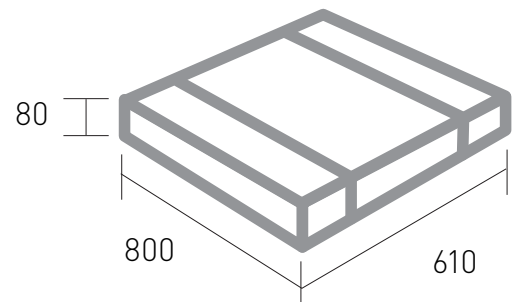

- Made of **Polypropylene**
- 100% recyclable material
- Water resistant
- Lightweight
- Very durable, 1000 plus refills

Display size (mm)

Cardboard Box size (mm)

FSDU | Bravo

- Made of **Polypropylene**
- 100% recyclable material
- Water resistant
- Lightweight
- Very durable, 1000 plus refills