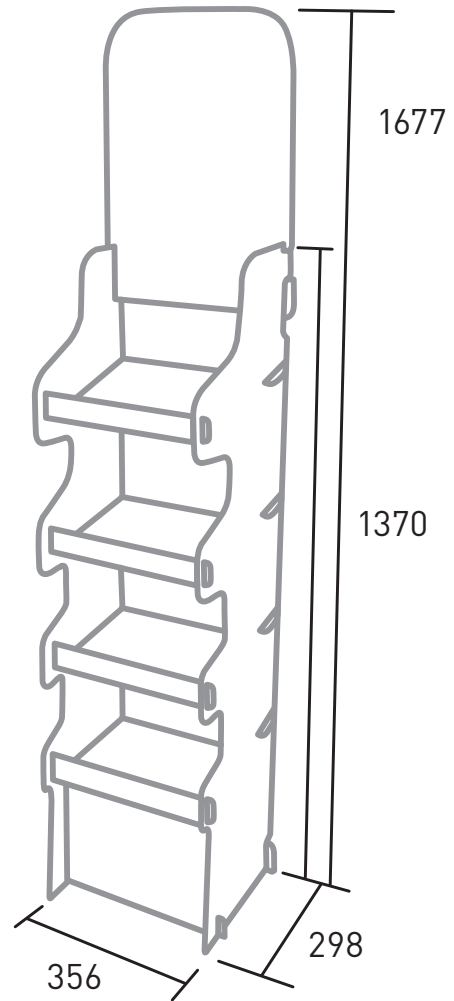

- Made of **Polypropylene**
- Recyclable material
- Water resistant
- Lightweight
- Very durable, 1000 plus refills

Display size (mm)

Cardboard Box size (mm)

FSDU

- Made of **Polypropylene**
- Recyclable material
- Water resistant
- Lightweight
- Very durable, 1000 plus refills

Display size (mm)

Cardboard Box size (mm)

FSDU

- Made of **Polypropylene**
- Recyclable material
- Water resistant
- Lightweight
- Very durable, 1000 plus refills

Display size (mm)

Cardboard Box size (mm)

AFFECTION
FOR DOGS