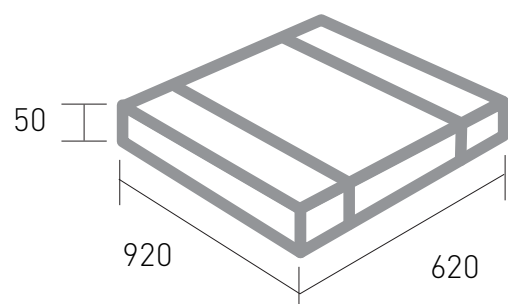

Edible Card Collection

Greetings Cards

Happy Birthday Cards

100% NATURAL
RAWHIDE

CODE	DESCRIPTION	SIZE / WEIGHT	QTY	BARCODE
73300	Happy Birthday (Dog & gift)	10,5 x 16 cm - 45 g	10 pcs	5060477733004
73301	Happy Birthday (Dog #1)	10,5 x 16 cm - 45 g	10 pcs	5060477733011
73302	Greetings (Dog & tree)	10,5 x 16 cm - 45 g	10 pcs	5060477733028
73303	Greetings (Languages)	10,5 x 16 cm - 45 g	10 pcs	5060477733035

- Made of **Polypropylene**
- Recyclable material
- Water resistant
- Lightweight
- Very durable, 1000 plus refills

Display size (mm)

Cardboard Box size (mm)

FSDU

- Made of **Polypropylene**
- Recyclable material
- Water resistant
- Lightweight
- Very durable, 1000 plus refills