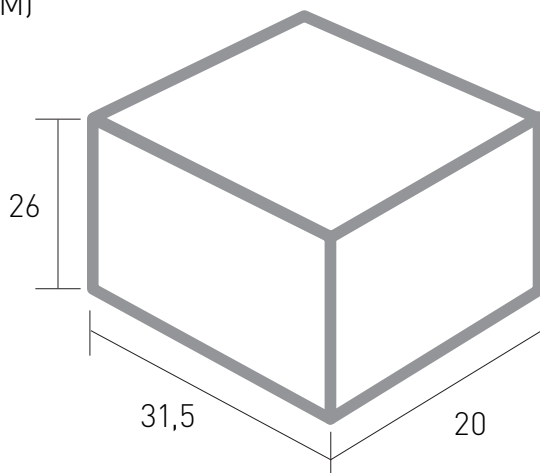

Box display
MEDIUM (M)
(cm)

Pallet M
Qty per Layer: **12**
Layers per pallet: **9**
Total box per pallet: **108**