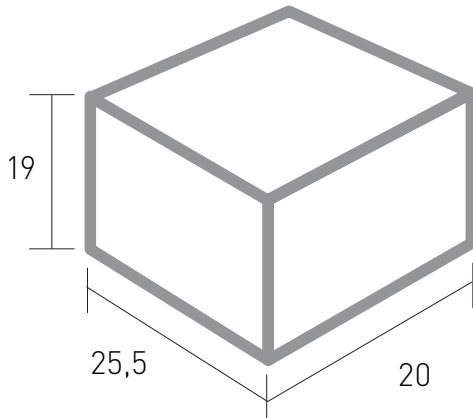

Display size (mm)

Cardboard Box size (mm)

Built in Storage Unit
Each shelf loads up to 6 kg

Rawhide Bulk | Box & Pallet Sizes

Box display
SMALL (S)
(cm)

Pallet S
Qty per Layer: **20**
Layers per pallet: **9**
Total box per pallet: **180**