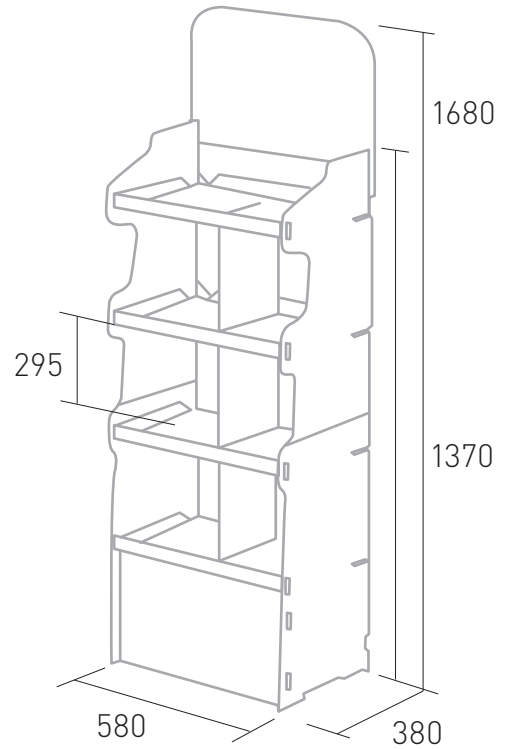

Display size (mm)

Cardboard Box size (mm)

Built in Storage Unit
Each shelf loads up to 6 kg

Rawhide Bulk | Box & Pallet Sizes

Box display
SMALL (S)
(cm)

Pallet S
Qty per Layer: **20**
Layers per pallet: **9**
Total box per pallet: **180**